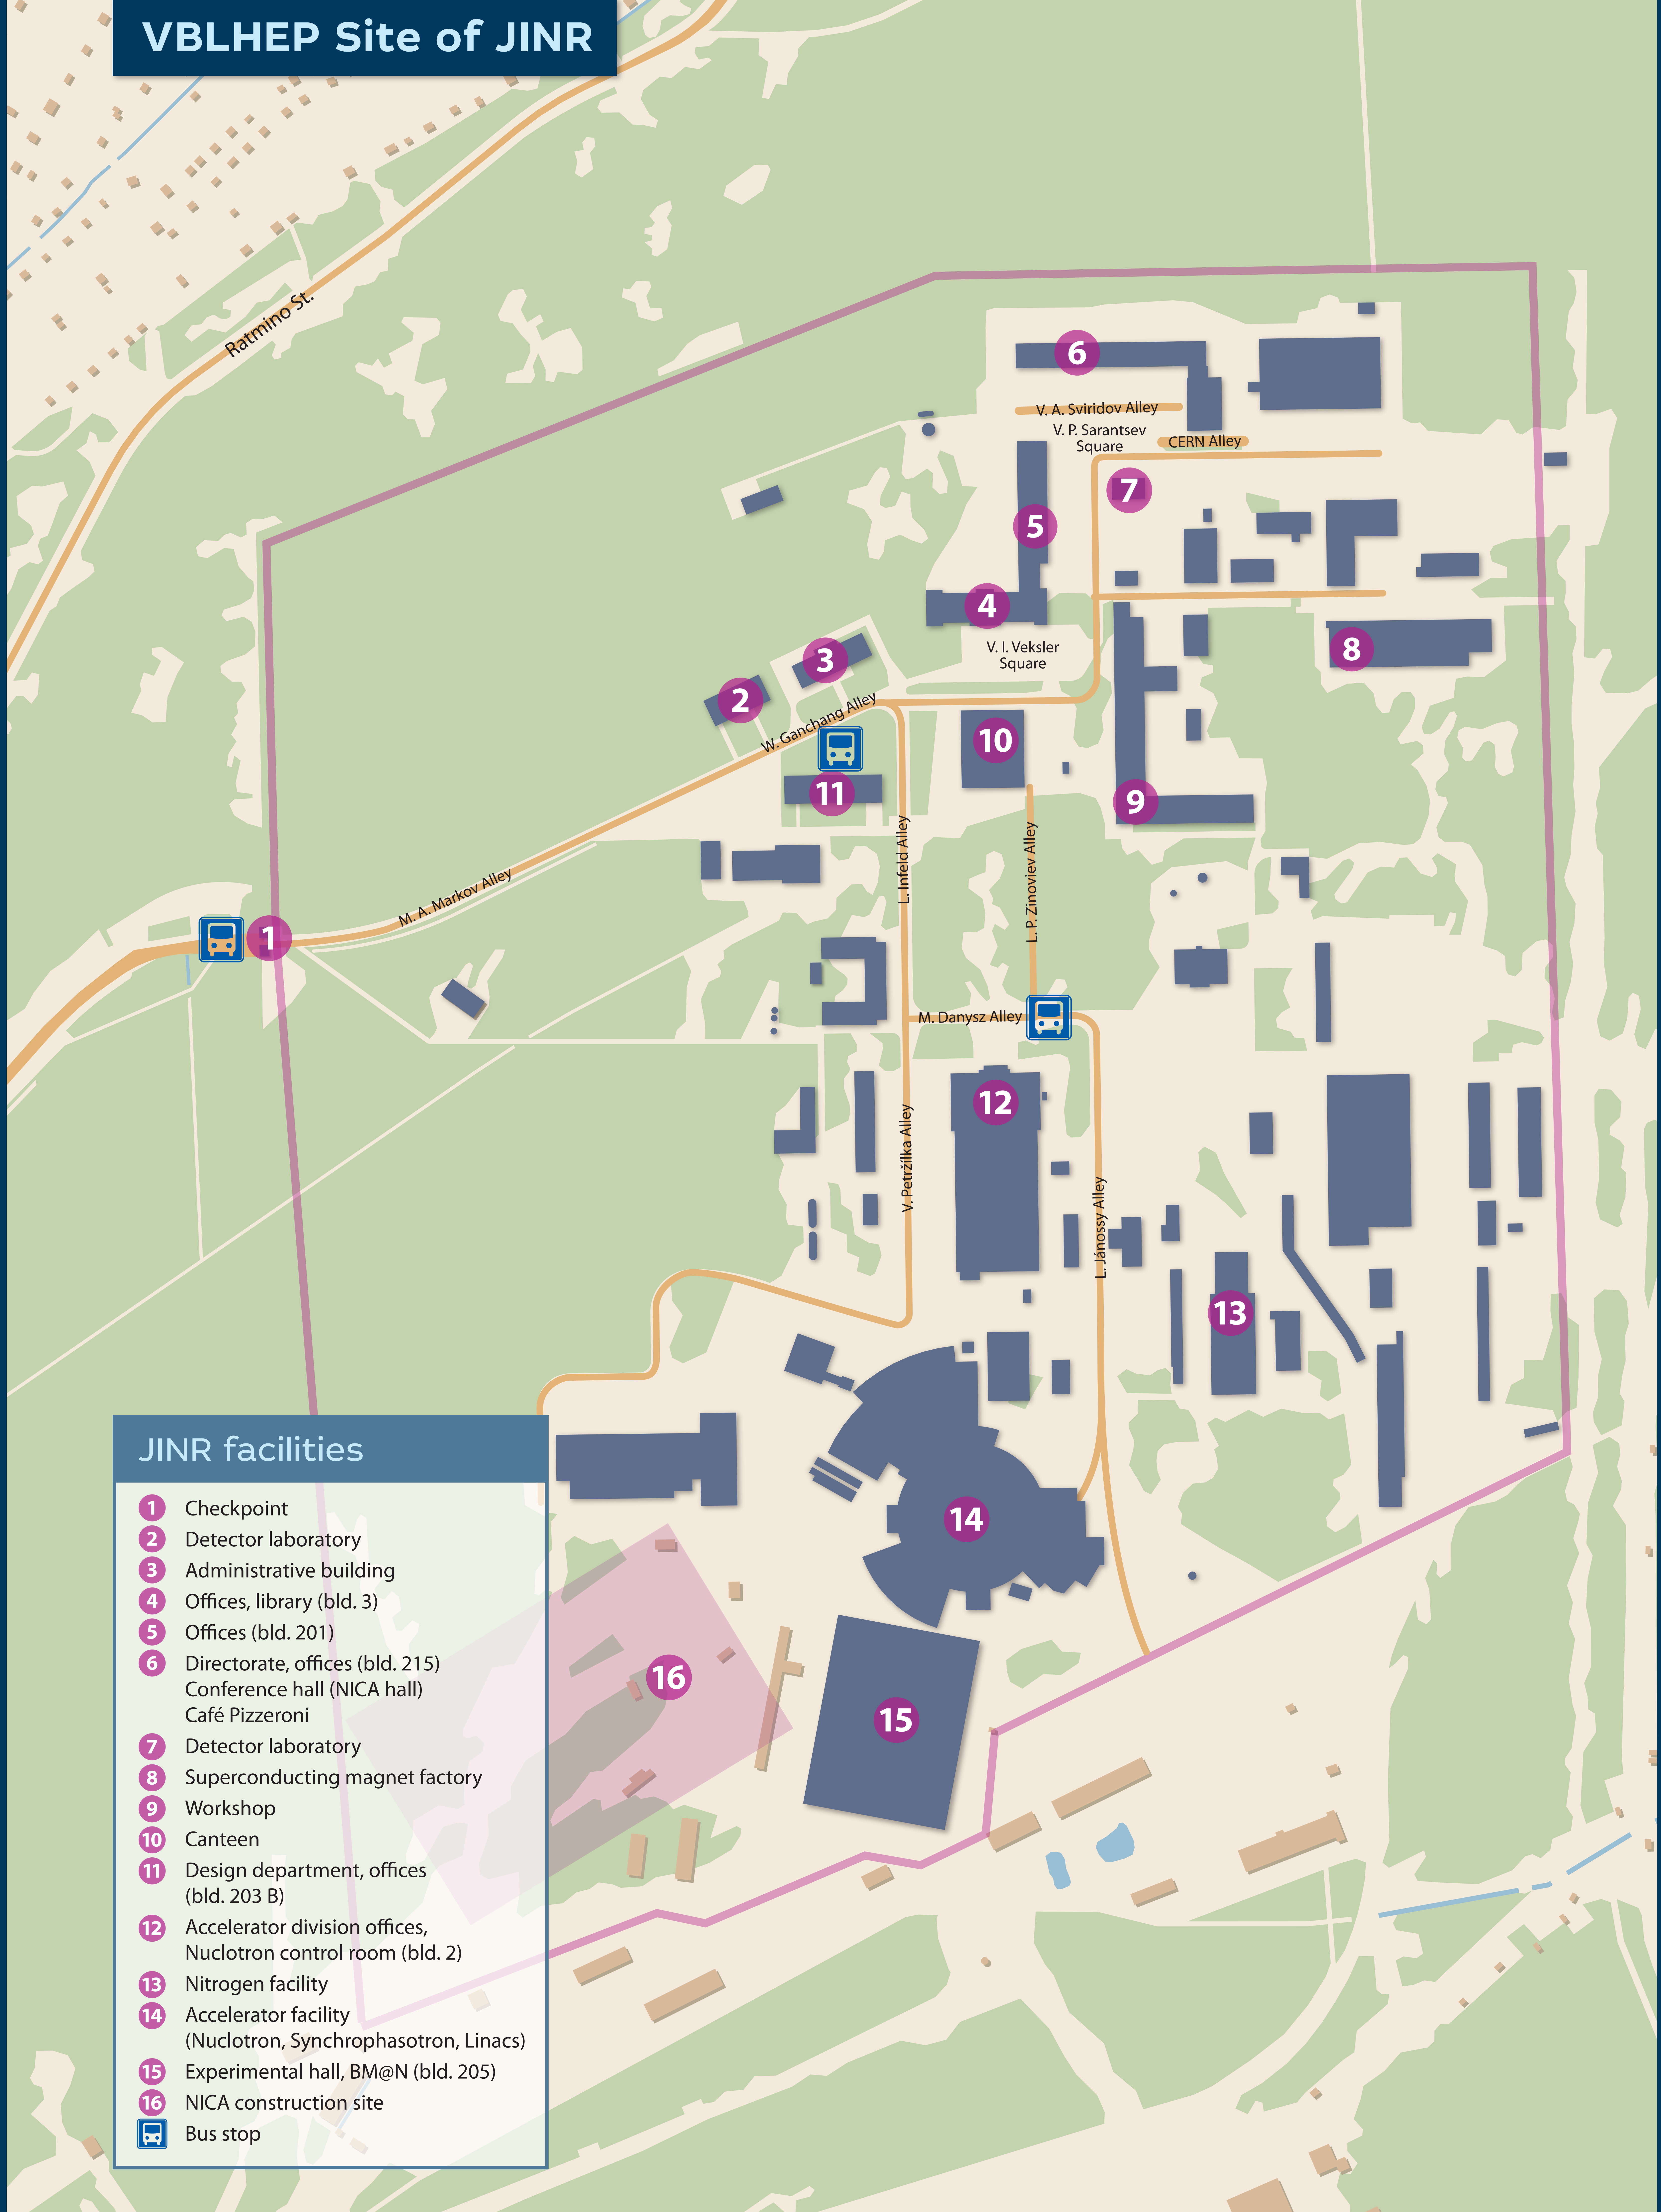

# VBLHEP Site of JINR

## JINR facilities

- 1** Checkpoint
- 2** Detector laboratory
- 3** Administrative building
- 4** Offices, library (bld. 3)
- 5** Offices (bld. 201)
- 6** Directorate, offices (bld. 215)  
Conference hall (NICA hall)  
Café Pizzeria
- 7** Detector laboratory
- 8** Superconducting magnet factory
- 9** Workshop
- 10** Canteen
- 11** Design department, offices (bld. 203 B)
- 12** Accelerator division offices, Nuclotron control room (bld. 2)
- 13** Nitrogen facility
- 14** Accelerator facility (Nuclotron, Synchrophasotron, Linacs)
- 15** Experimental hall, BM@N (bld. 205)
- 16** NICA construction site
-  Bus stop